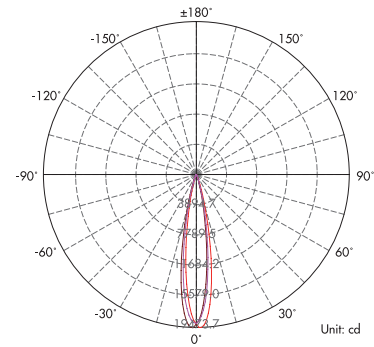

Projector

Light Distribution Curve (3000K, 30°)

Lux distance Curve (3000K, 30°)

Illumination Picture (30°)

Parameter

General Data	
Item No.	PRL2530 / PRL2560
Power	7 Watts as standard (14 watts optional)
LED type	7 PCS 1W OSRAM LED
Luminous flux	600lm~650lm
CCT	2700K, 3000K, 4000K, 6000K
CRI	80+
Beam angle	10°, 25°, 30°, 45°, 60°, 85°
Dimension	150 x 160 x 87 (mm) Diameter x Height x Thickness
Cut out	/
Working Temp	-20 ~ +50
Life Time	50,000 Hrs
Certifications	CE, RoHS
Electrical Data	
Input voltage	AC 90V-265V
Insulation class	Class I
Cable	1PC rubber cable 1M H05RN-F 3x1mm square
Driver	Built-in high voltage constant current driver with transformer
Construction Data	
IP rating	IP65 Waterproof
IK rating	IK04
Housing	Die-casting Aluminium
Protection finishing	Powder coated painting in black color
Trim	Die-casting Aluminium
Glass	Tempered Glass. T=4mm
Loading capacity	220 kgs
Cable Gland	PG7 IP67
Gasket	PMQ silicone gasket seal
Accessories	
Bracket	With Aluminium spike as options