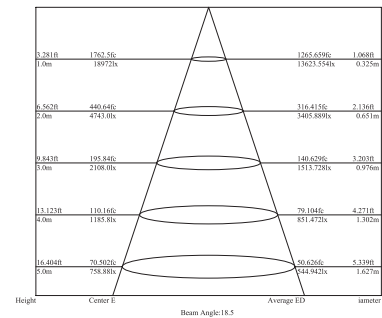

Projector

Light Distribution Curve (3000K, 30°)

Lux distance Curve (3000K, 30°)

Illumination Picture (30°)

Parameter

General Data	
Item No.	PRL2530 / PRL2560
Power	7 Watts as standard (14 watts optional)
LED type	7 PCS 1W OSRAM LED
Luminous flux	600lm~650lm
CCT	2700K, 3000K, 4000K, 6000K
CRI	80+
Beam angle	10°, 25°, 30°, 45°, 60°, 85°
Dimension	150 x 160 x 87 (mm) Diameter x Height x Thickness
Cut out	/
Working Temp	-20 ~ +50
Life Time	50,000 Hrs
Certifications	CE, RoHS
Electrical Data	
Input voltage	AC 90V-265V
Insulation class	Class I
Cable	1PC rubber cable 1M H05RN-F 3x1mm square
Driver	Built-in high voltage constant current driver with transformer
Construction Data	
IP rating	IP65 Waterproof
IK rating	IK04
Housing	Die-casting Aluminium
Protection finishing	Powder coated painting in black color
Trim	Die-casting Aluminium
Glass	Tempered Glass. T=4mm
Loading capacity	220 kgs
Cable Gland	PG7 IP67
Gasket	PMQ silicone gasket seal
Accessories	
Bracket	With Aluminium spike as options