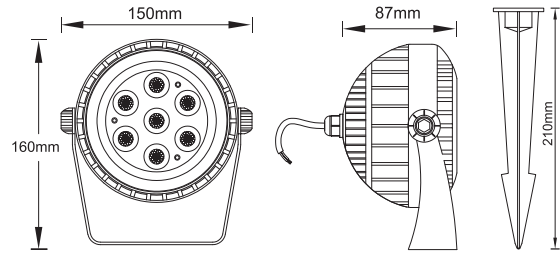

Projector

Light Distribution Curve (3000K, 30°)

Lux distance Curve (3000K, 30°)

Illumination Picture (30°)

Parameter

General Data	
Item No.	PRL2530 / PRL2560
Power	7 Watts as standard (14 watts optional)
LED type	7 PCS 1W OSRAM LED
Luminous flux	600lm~650lm
CCT	2700K, 3000K, 4000K, 6000K
CRI	80+
Beam angle	10°, 25°, 30°, 45°, 60°, 85°
Dimension	150 x 160 x 87 (mm) Diameter x Height x Thickness
Cut out	/
Working Temp	-20 ~ +50
Life Time	50,000 Hrs
Certifications	CE, RoHS
Electrical Data	
Input voltage	AC 90V-265V
Insulation class	Class I
Cable	1PC rubber cable 1M H05RN-F 3x1mm square
Driver	Built-in high voltage constant current driver with transformer
Construction Data	
IP rating	IP65 Waterproof
IK rating	IK04
Housing	Die-casting Aluminium
Protection finishing	Powder coated painting in black color
Trim	Die-casting Aluminium
Glass	Tempered Glass. T=4mm
Loading capacity	220 kgs
Cable Gland	PG7 IP67
Gasket	PMQ silicone gasket seal
Accessories	
Bracket	With Aluminium spike as options